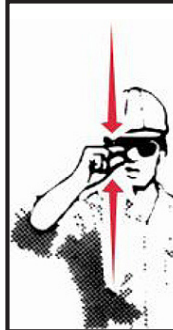

Concrete Placing Safety Hand Signals

**1. START PUMP
SPEED UP**

**2. SLOW PUMP
DOWN**

**3. STOP
PUMP**

**4. LITTLE
BIT**

(2 taps)

**5. RELIEVE
PRESSURE**

**6. ADD WATER
4-GALLONS**

**7. ALL DONE
CLEAN UP**

8. BOOM UP

9. BOOM DOWN

**10. BOOM
LEFT**

**11. BOOM
RIGHT**

**12. OPEN OR
EXTEND BOOM**

**13. CLOSE OR
RETRACT BOOM**

**14. STOP
BOOM**